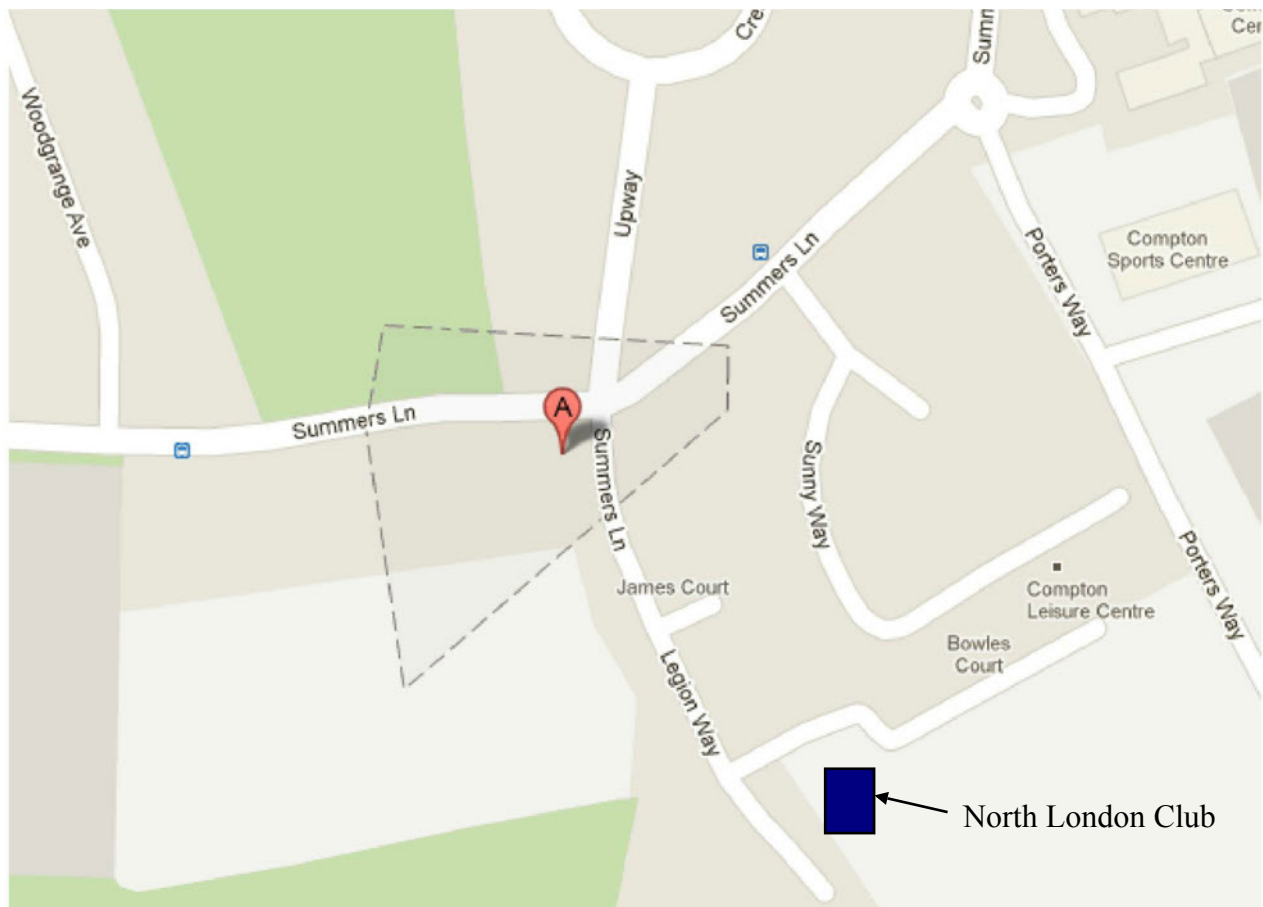

North London Club location

Address on BSCRA website is;-

Downway off Summers Lane, London N12

Sat Nav postcode is N120QF

This is the postcode for the British legion club adjacent to the slot car club.

If your sat nav does not recognise N12 0QF , try

N12 0PX which is the location "A" marked on the map, then turn right.